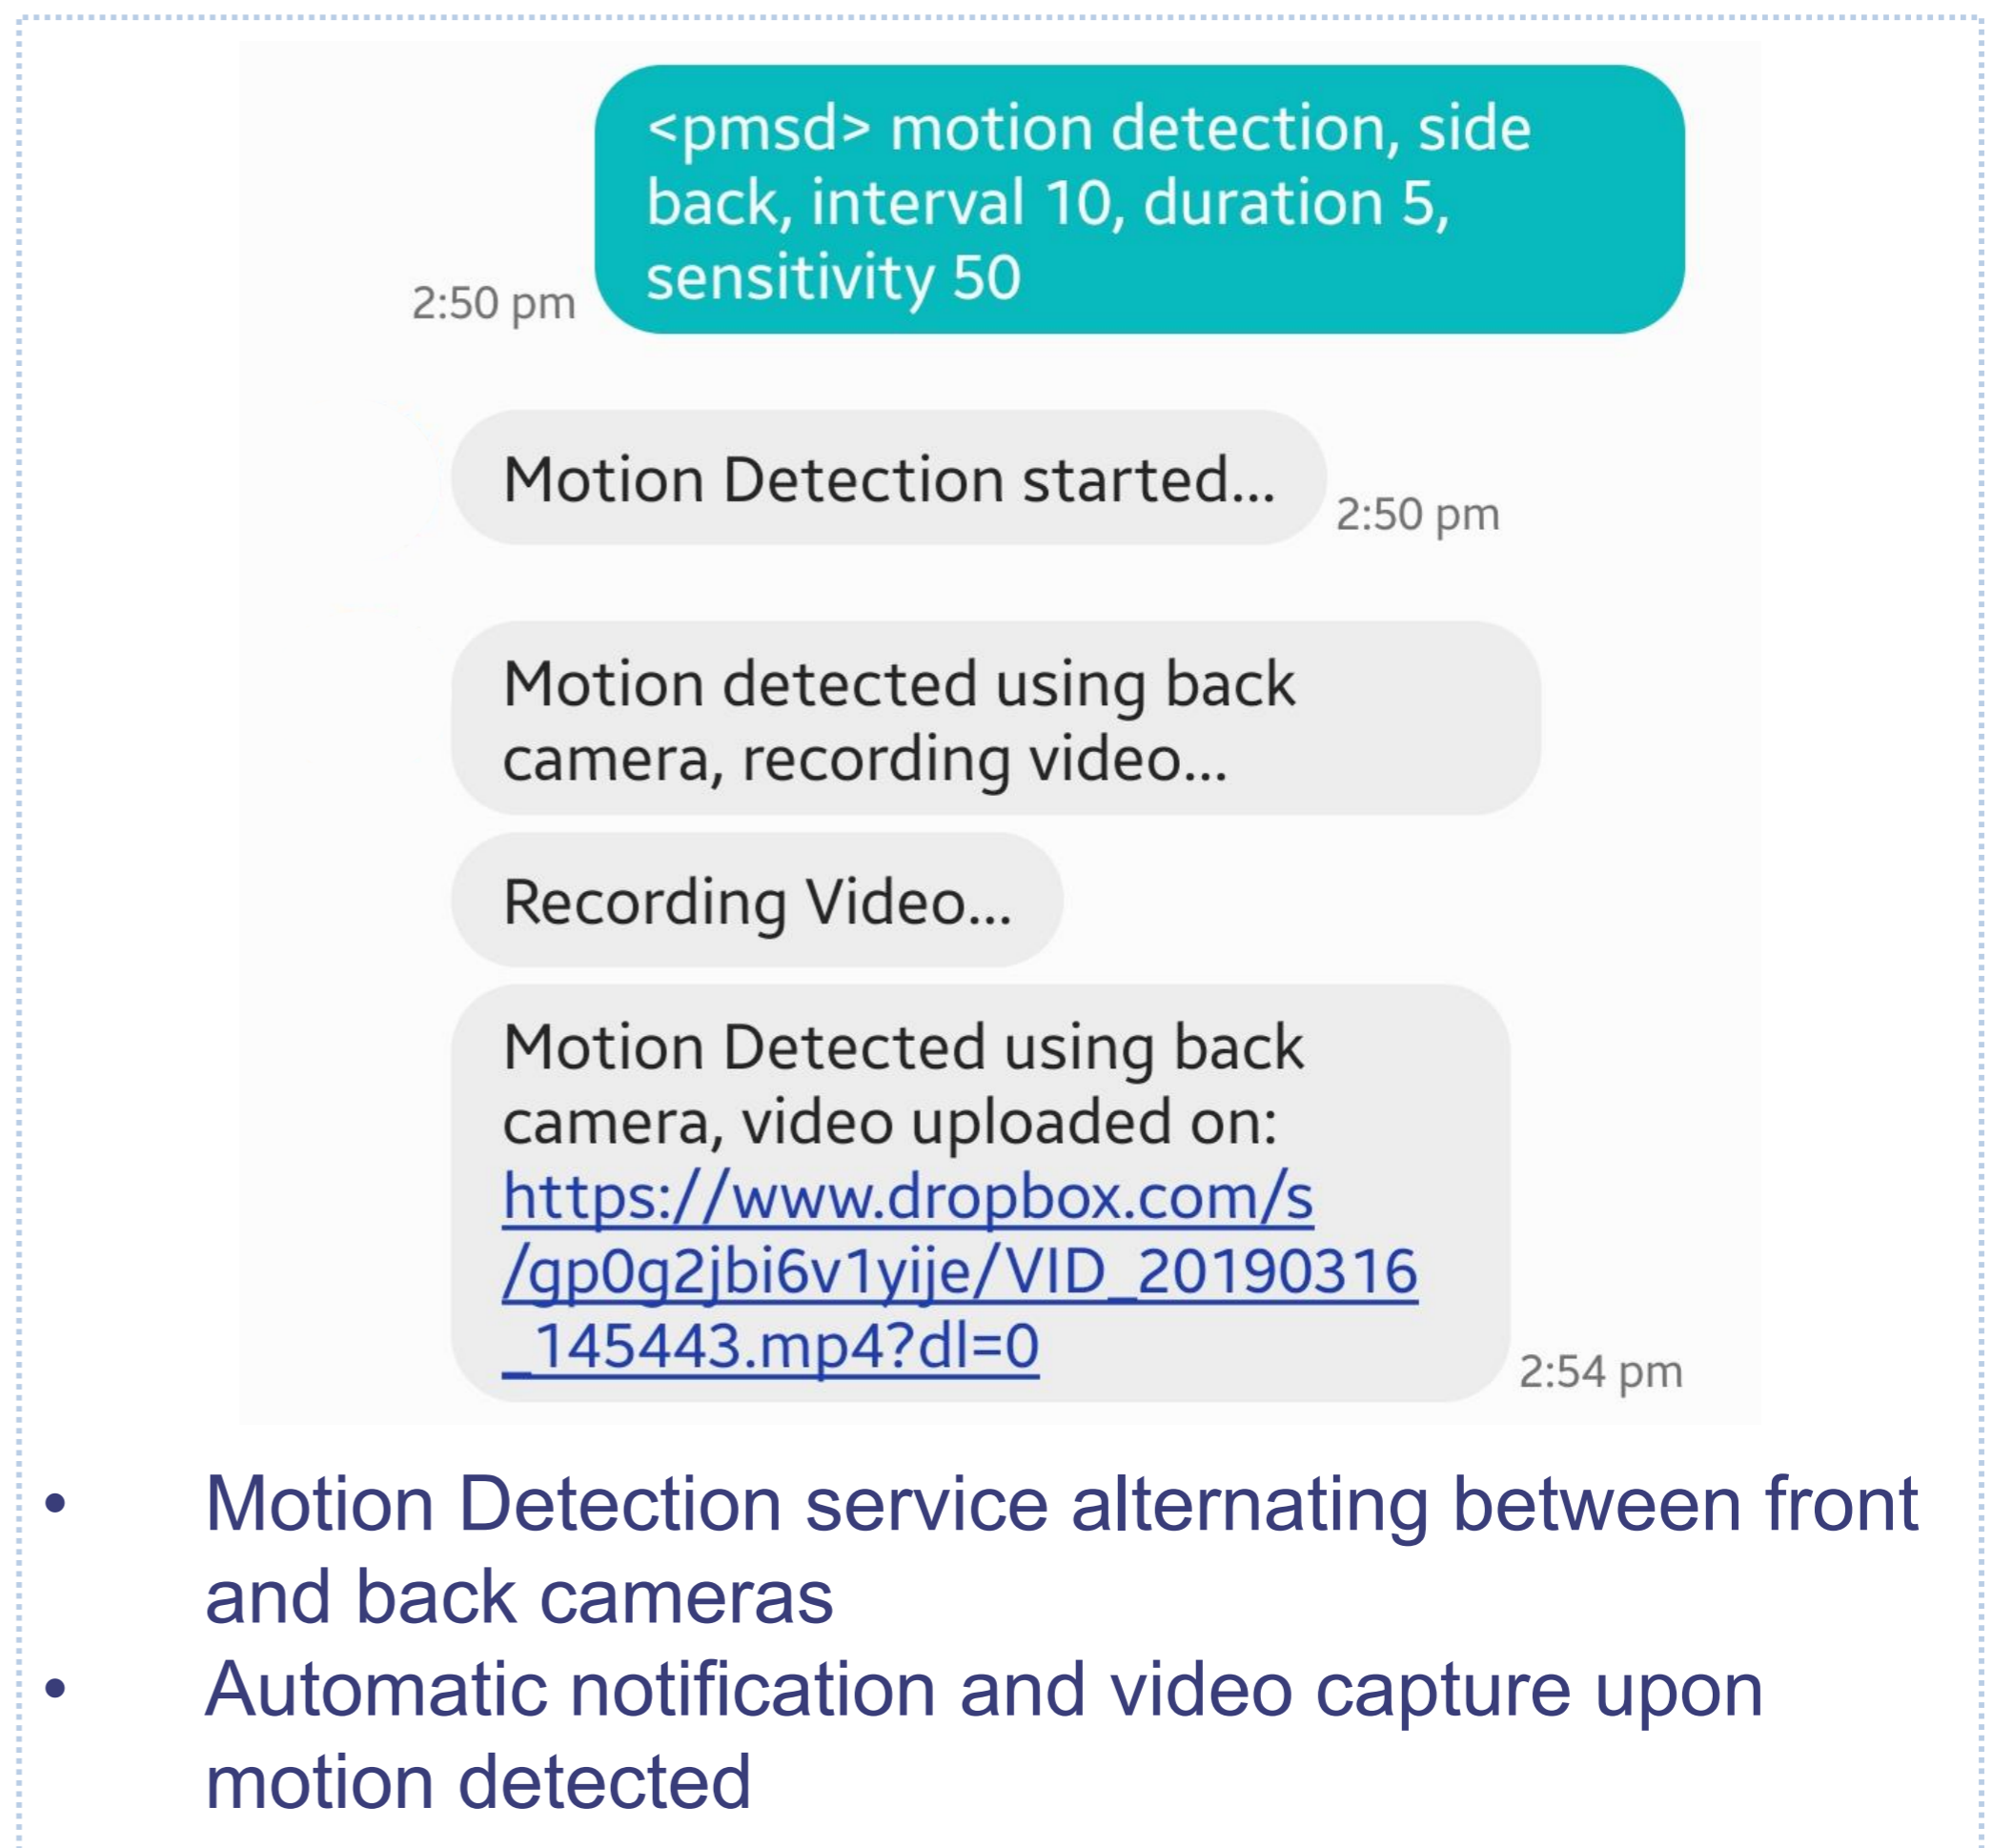

Portable Mobile Surveillance and Detection

Converting old smartphones/ tablets into security cameras

1 Security Control

Set phone numbers allowed to control the application via SMS

2 Cloud Integration

- Uploads captured content onto Dropbox for remote access
- Polls for internet constantly to upload media that were not uploaded previously due to lack of internet

3 Remote Photo/Video Capture

4 Remote Live Streaming

5 Remote Motion Detection

Student: Denise Low En Yu
Supervisor: Mr Tan Kheng Leong