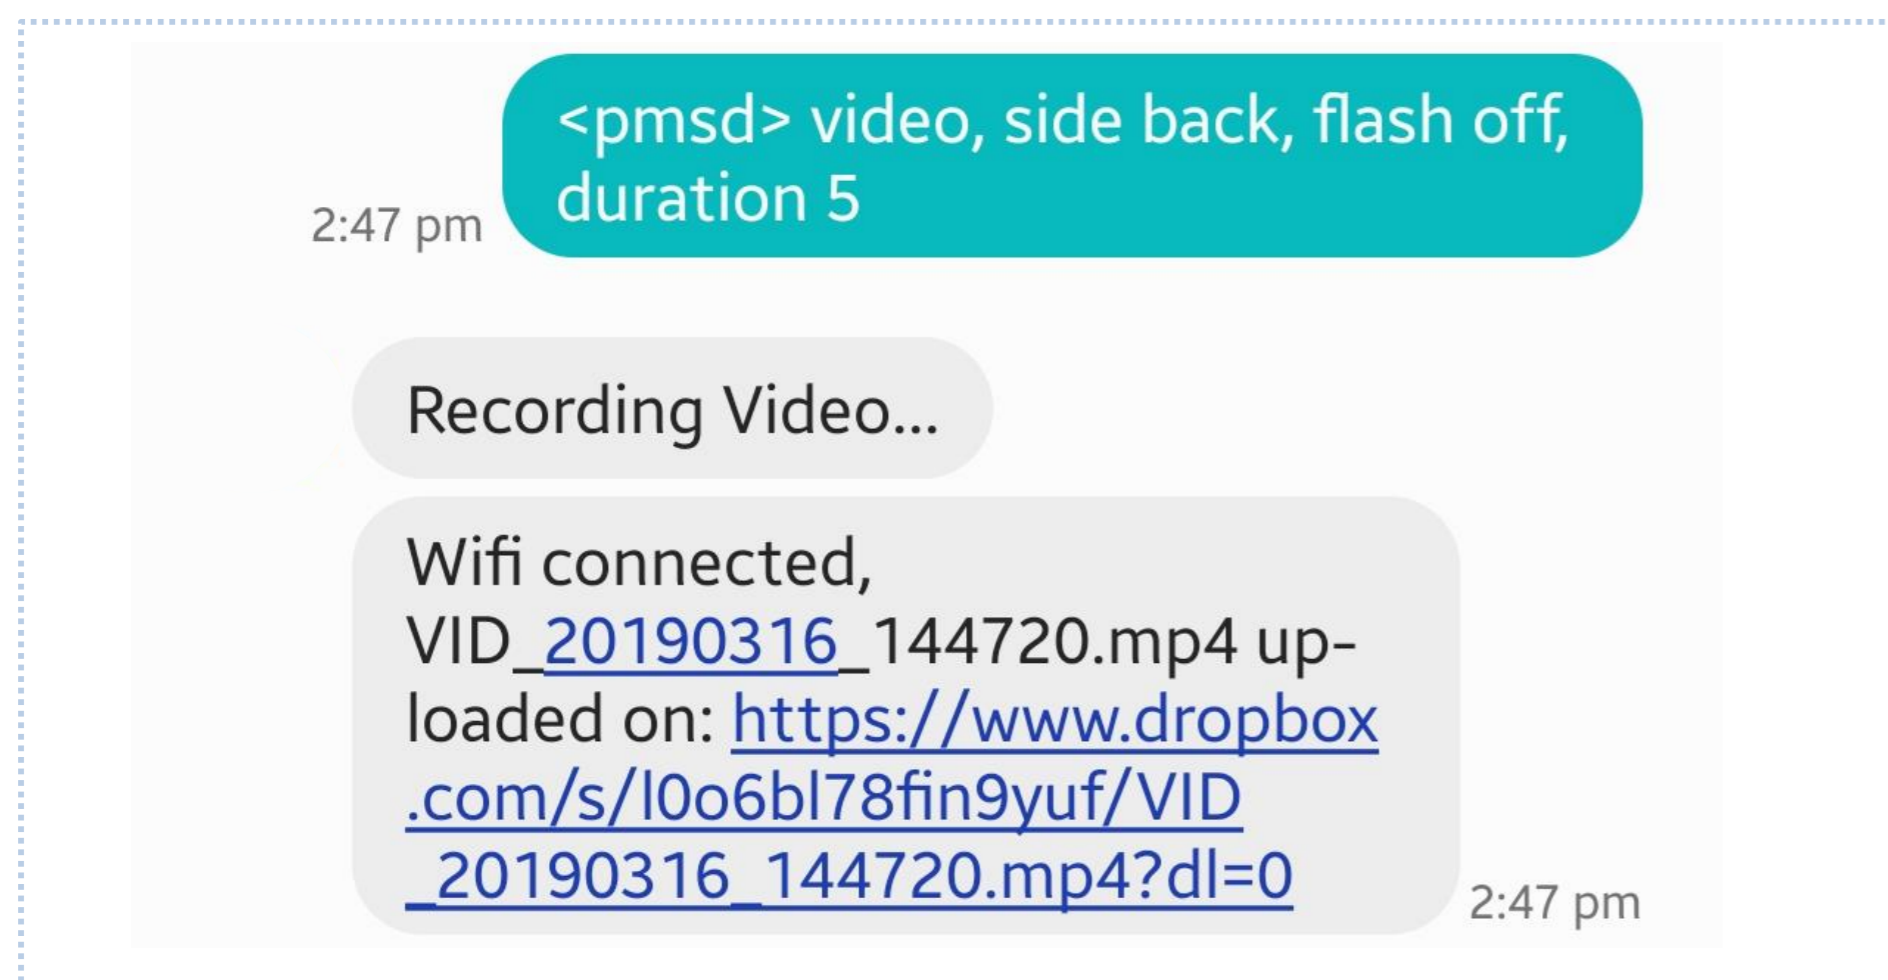

Portable Mobile Surveillance and Detection

Converting old smartphones/ tablets into security cameras

1 Security Control

Set phone numbers allowed to control the application via SMS

2 Cloud Integration

- Uploads captured content onto Dropbox for remote access
- Polls for internet constantly to upload media that were not uploaded previously due to lack of internet

3 Remote Photo/Video Capture

4 Remote Live Streaming

5 Remote Motion Detection

Student: Denise Low En Yu
Supervisor: Mr Tan Kheng Leong