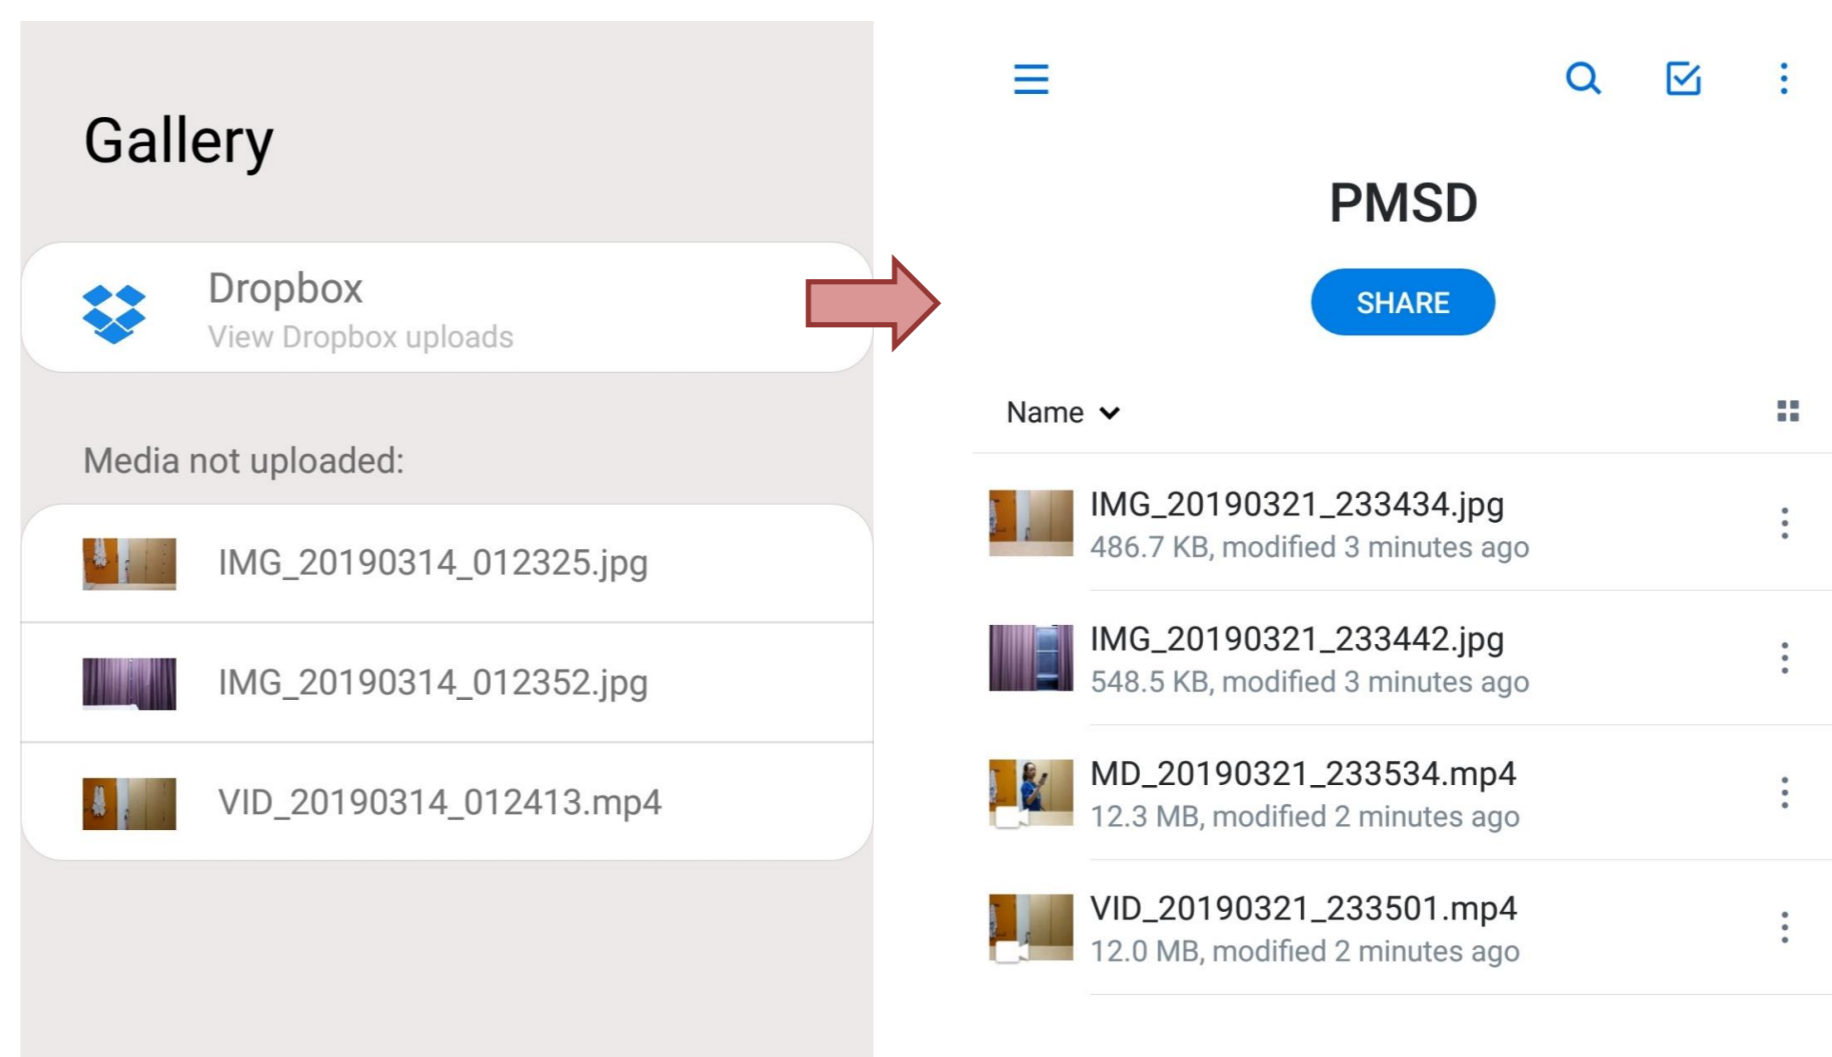

Portable Mobile Surveillance and Detection

Converting old smartphones/ tablets into security cameras

1 Security Control

Set phone numbers allowed to control the application via SMS

2 Cloud Integration

- Uploads captured content onto Dropbox for remote access
- Polls for internet constantly to upload media that were not uploaded previously due to lack of internet

3 Remote Photo/Video Capture

4 Remote Live Streaming

5 Remote Motion Detection

Student: Denise Low En Yu
Supervisor: Mr Tan Kheng Leong