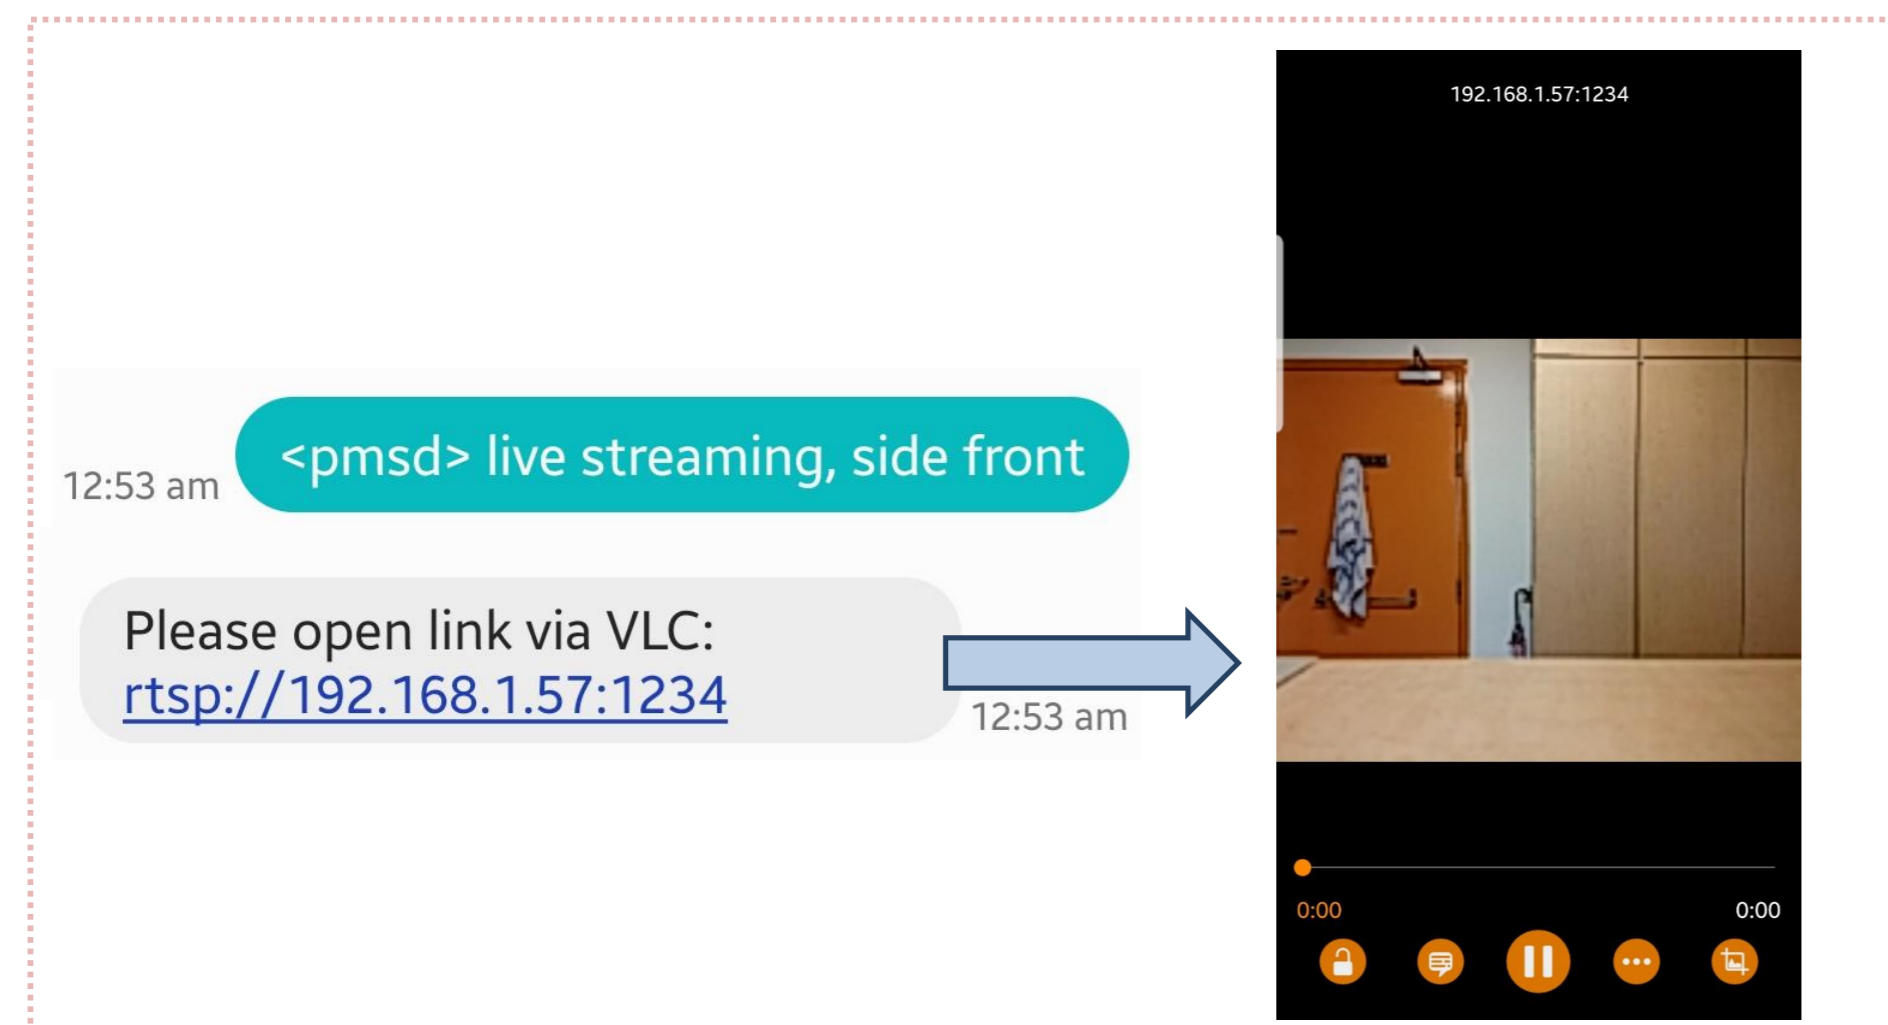

Portable Mobile Surveillance and Detection

Converting old smartphones/ tablets into security cameras

1 Security Control

Set phone numbers allowed to control the application via SMS

2 Cloud Integration

- Uploads captured content onto Dropbox for remote access
- Polls for internet constantly to upload media that were not uploaded previously due to lack of internet

3 Remote Photo/Video Capture

4 Remote Live Streaming

5 Remote Motion Detection

Student: Denise Low En Yu
Supervisor: Mr Tan Kheng Leong