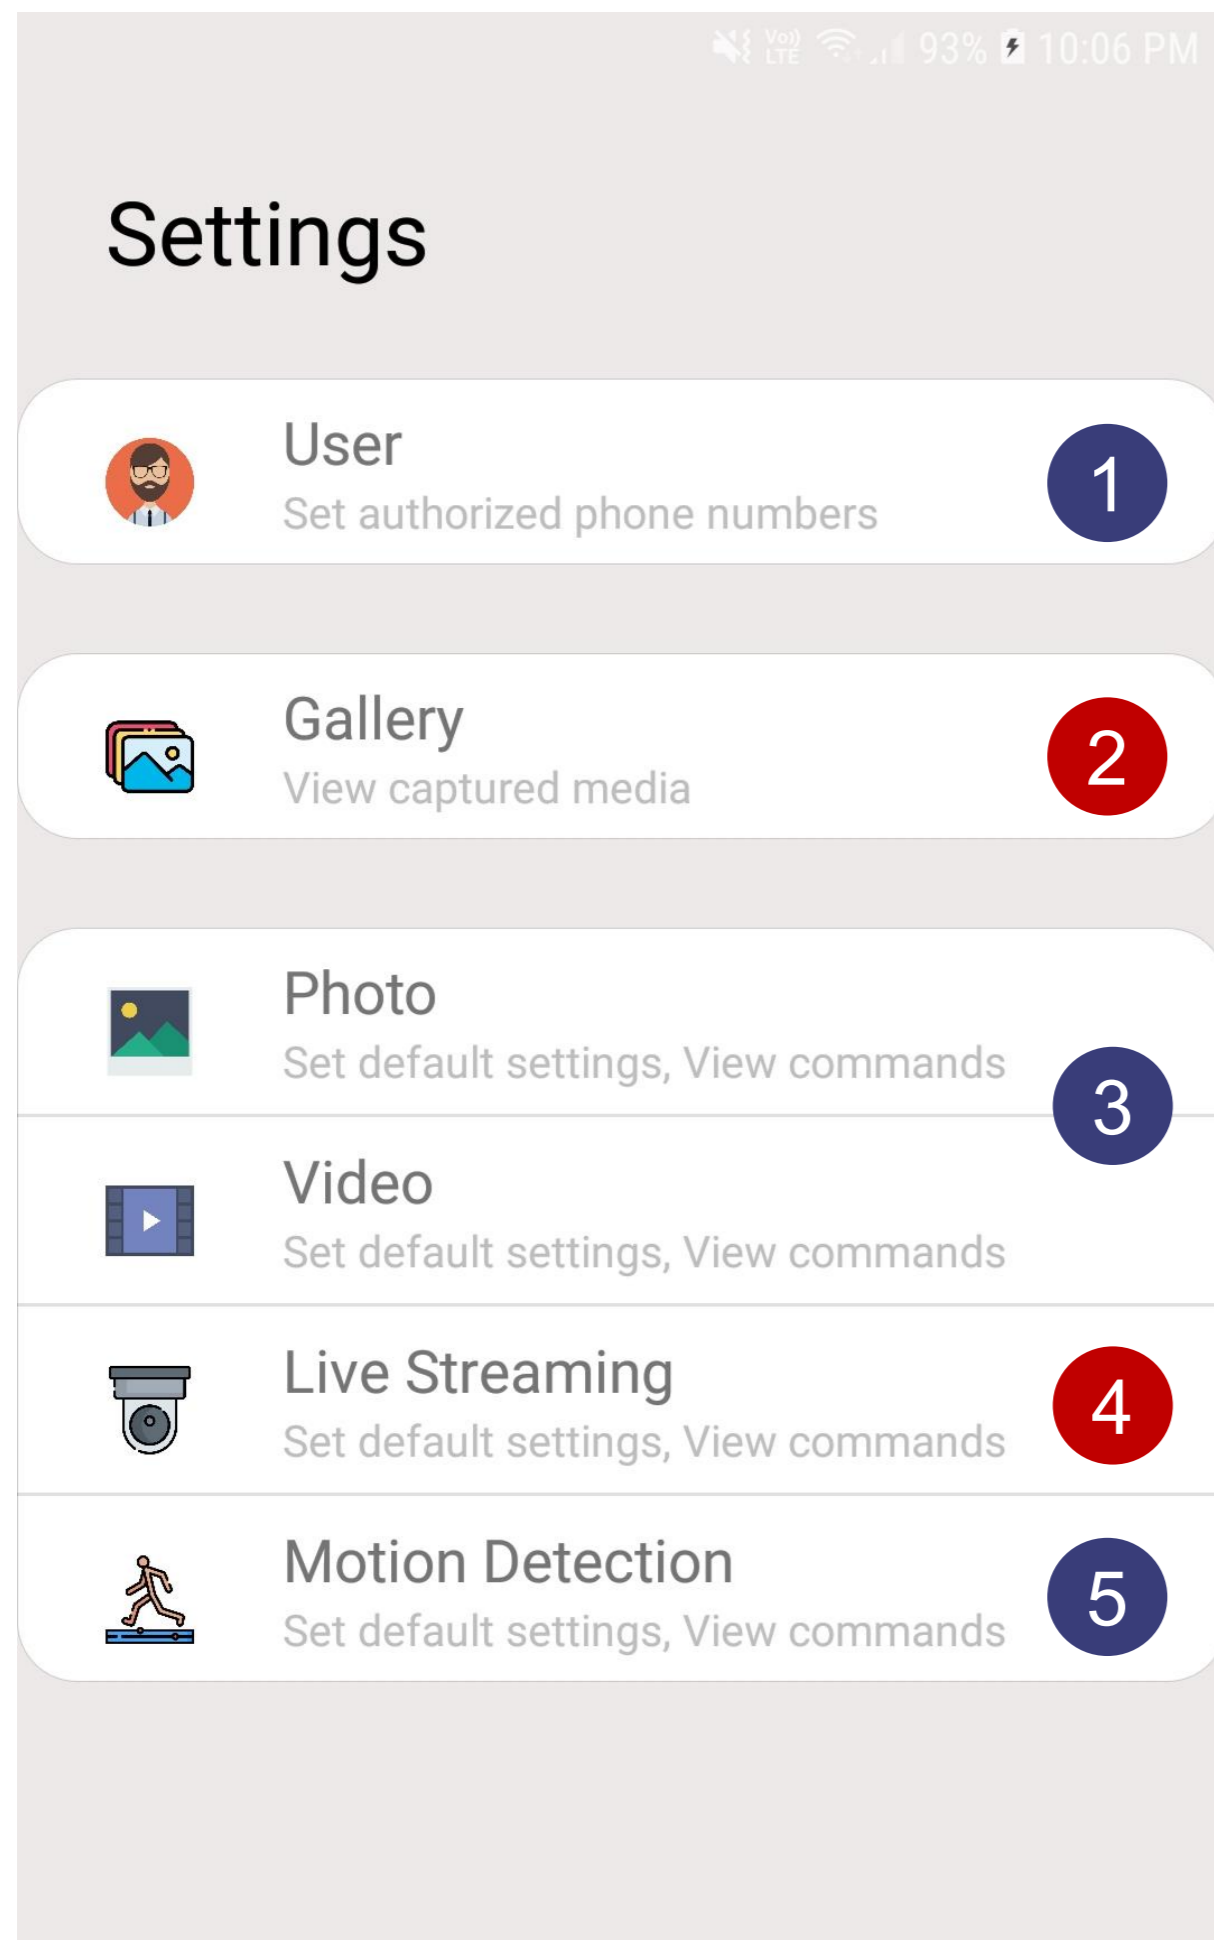

Portable Mobile Surveillance and Detection

Converting old smartphones/ tablets into security cameras

1 Security Control

Set phone numbers allowed to control the application via SMS

2 Cloud Integration

- Uploads captured content onto Dropbox for remote access
- Polls for internet constantly to upload media that were not uploaded previously due to lack of internet

3 Remote Photo/Video Capture

4 Remote Live Streaming

5 Remote Motion Detection

Student: Denise Low En Yu
Supervisor: Mr Tan Kheng Leong